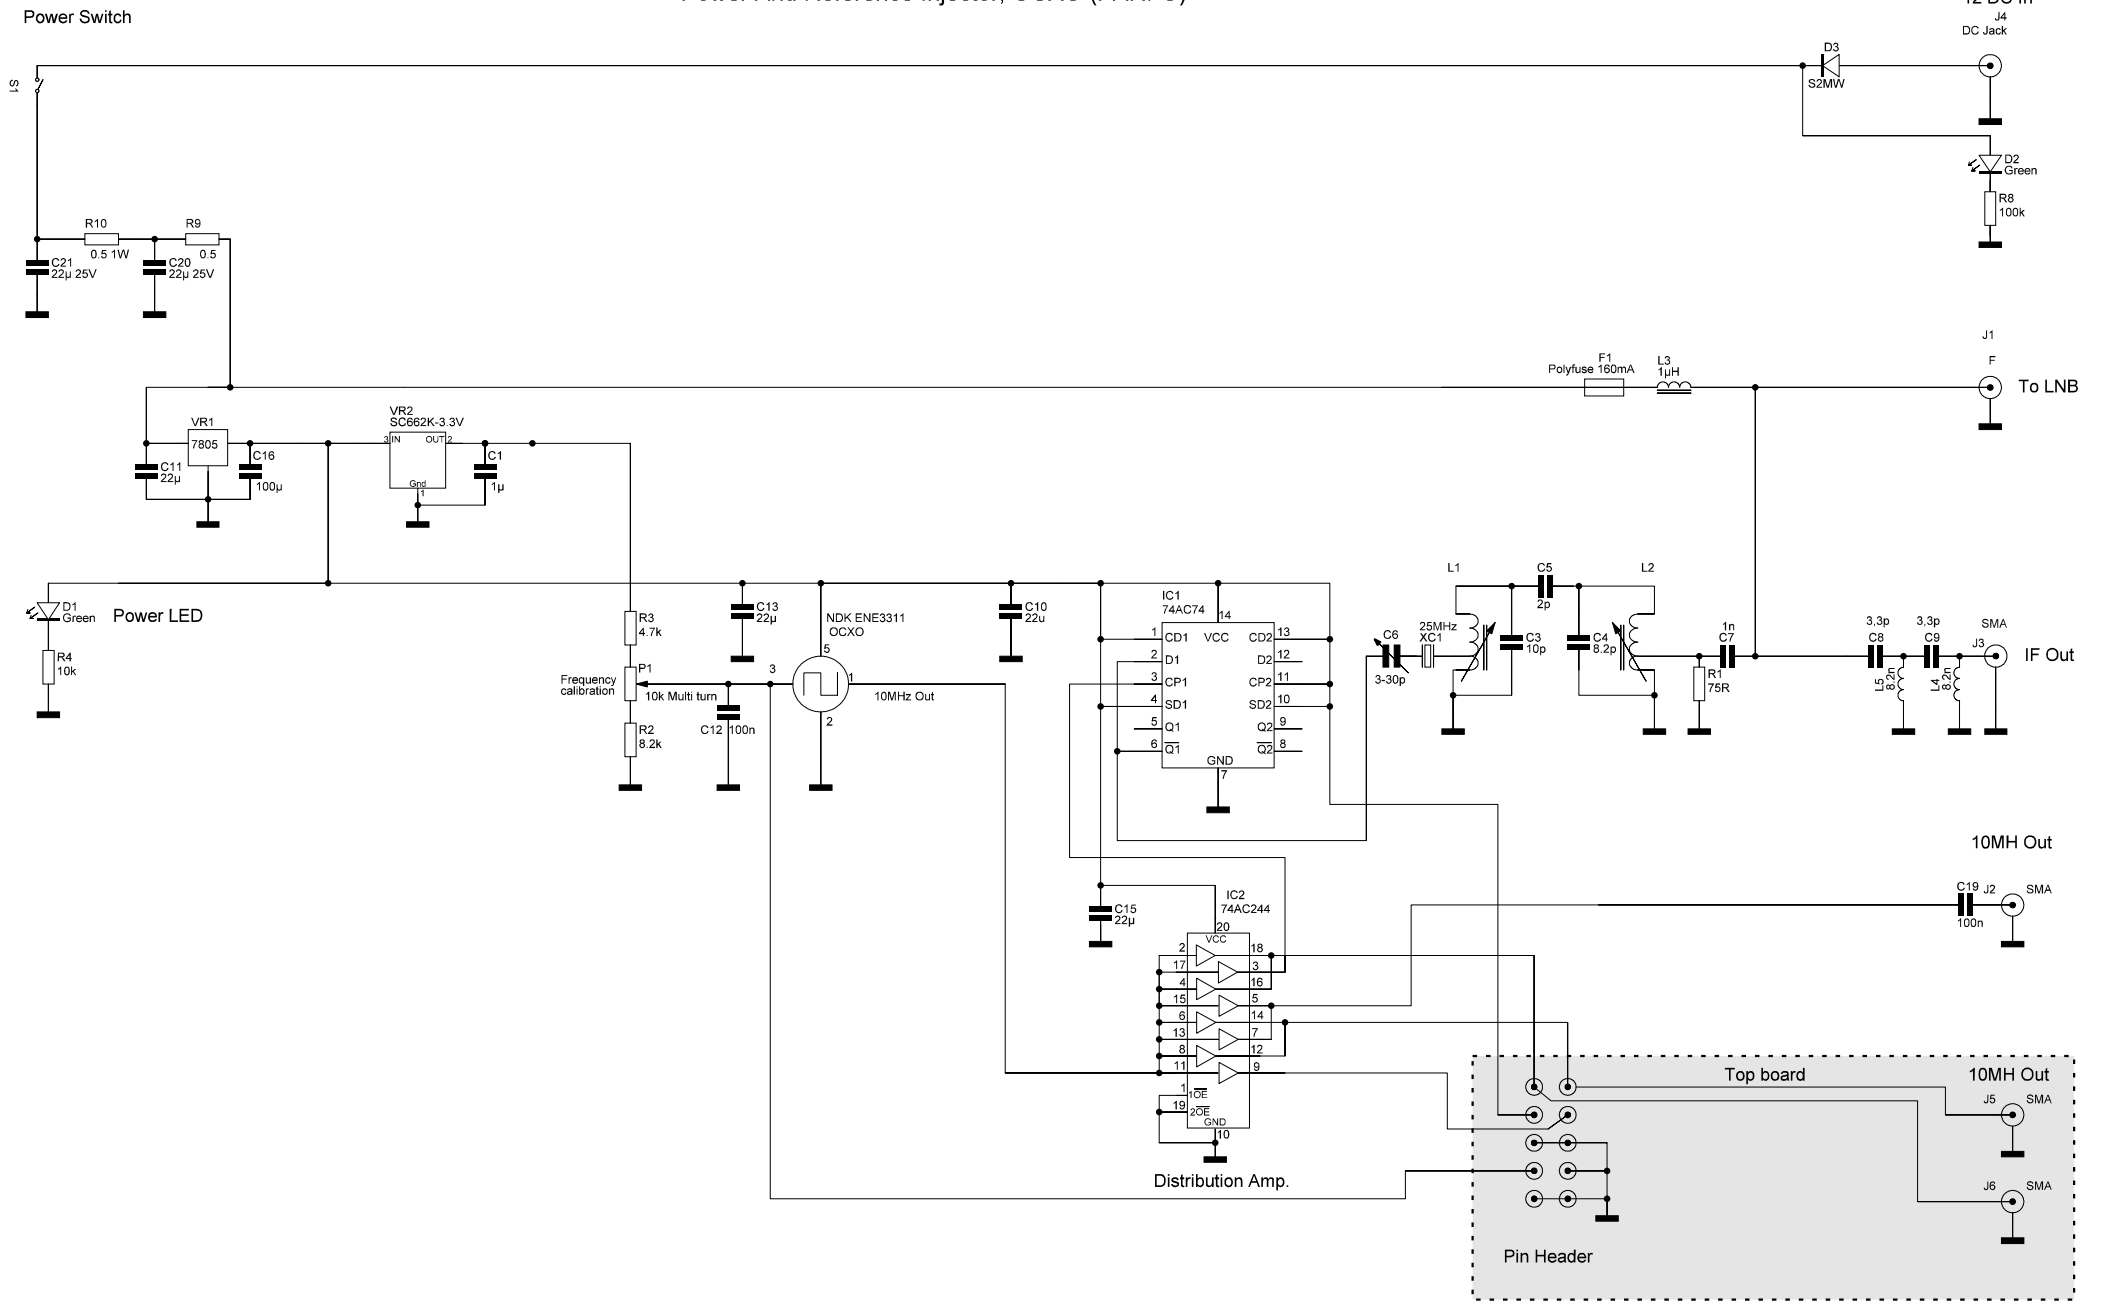

# Power And Reference Injector, OCXO (PARI-O)

Prod Version	Revision	Revision date
1	3	2020-04-02
Prod Name		
PARI-O		